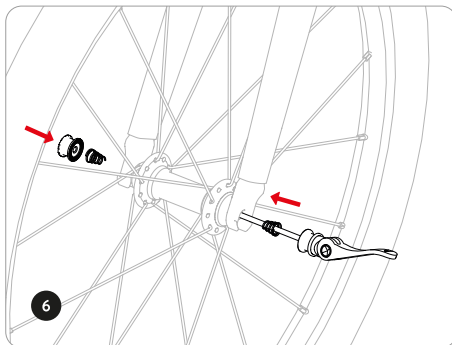

woomTM ORIGINAL 4 / 5 / 6

woom™ ORIGINAL 4 / 5 / 6

Tools

find more
information here

EU	+43 2243 23923	woom@woom.com
US	+855-966-6872	usa@woombikes.com

woom™

woom GmbH
Industraße 1-7 / Halle 14 / Top 5
3400 Klosterneuburg
Europe / Austria