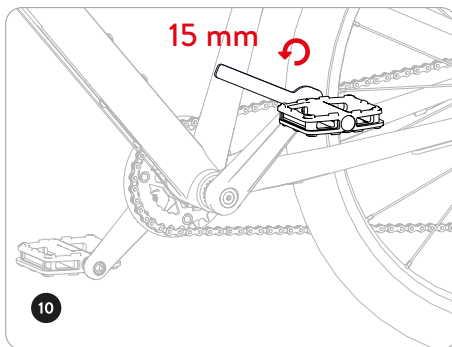

woomTM ORIGINAL 4 / 5 / 6

woom™ ORIGINAL 4 / 5 / 6

Tools

find more
information here

EU	+43 2243 23923	woom@woom.com
US	+855-966-6872	usa@woombikes.com

woom™

woom GmbH
Industraße 1-7 / Halle 14 / Top 5
3400 Klosterneuburg
Europe / Austria