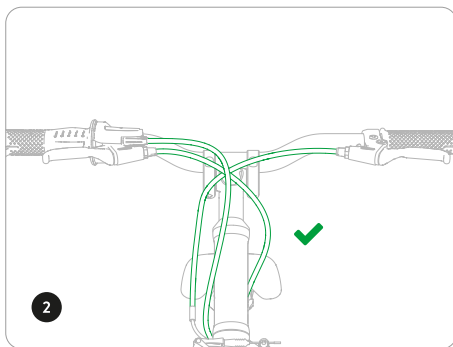

woomTM ORIGINAL 4 / 5 / 6

woom™ ORIGINAL 4 / 5 / 6

Tools

find more
information here

EU	+43 2243 23923	woom@woom.com
US	+855-966-6872	usa@woombikes.com

woom™

woom GmbH
Industraße 1-7 / Halle 14 / Top 5
3400 Klosterneuburg
Europe / Austria