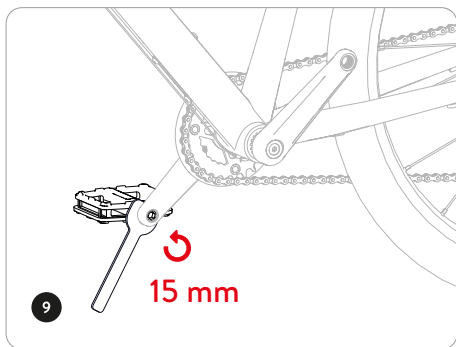

woomTM ORIGINAL 4 / 5 / 6

woom™ ORIGINAL 4 / 5 / 6

Tools

find more
information here

EU	+43 2243 23923	woom@woom.com
US	+855-966-6872	usa@woombikes.com

woom™

woom GmbH
Industraße 1-7 / Halle 14 / Top 5
3400 Klosterneuburg
Europe / Austria