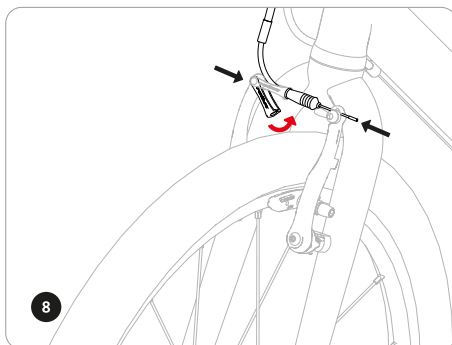

woomTM ORIGINAL 4 / 5 / 6

woom™ ORIGINAL 4 / 5 / 6

Tools

find more
information here

EU	+43 2243 23923	woom@woom.com
US	+855-966-6872	usa@woombikes.com

woom™

woom GmbH
Industraße 1-7 / Halle 14 / Top 5
3400 Klosterneuburg
Europe / Austria