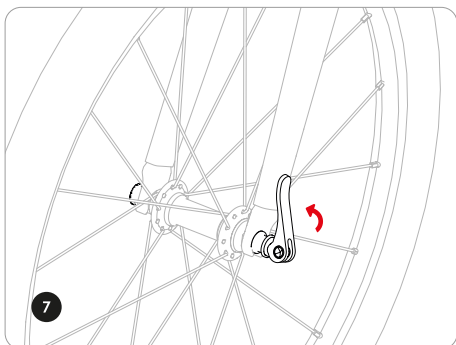

woomTM ORIGINAL 4 / 5 / 6

woom™ ORIGINAL 4 / 5 / 6

Tools

find more
information here

EU	+43 2243 23923	woom@woom.com
US	+855-966-6872	usa@woombikes.com

woom™

woom GmbH
Industraße 1-7 / Halle 14 / Top 5
3400 Klosterneuburg
Europe / Austria