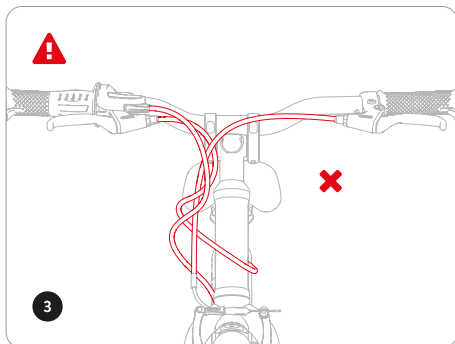

woomTM ORIGINAL 4 / 5 / 6

woom™ ORIGINAL 4 / 5 / 6

Tools

find more
information here

EU	+43 2243 23923	woom@woom.com
US	+855-966-6872	usa@woombikes.com

woom™

woom GmbH
Industraße 1-7 / Halle 14 / Top 5
3400 Klosterneuburg
Europe / Austria