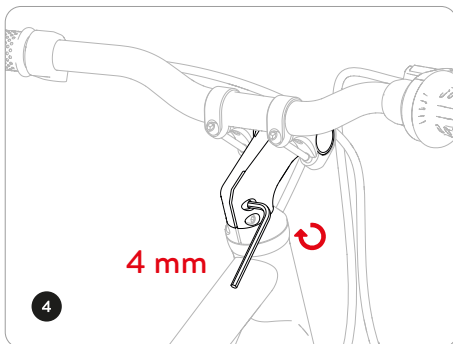

woomTM ORIGINAL 4 / 5 / 6

woom™ ORIGINAL 4 / 5 / 6

Tools

find more
information here

EU	+43 2243 23923	woom@woom.com
US	+855-966-6872	usa@woombikes.com

woom™

woom GmbH
Industraße 1-7 / Halle 14 / Top 5
3400 Klosterneuburg
Europe / Austria