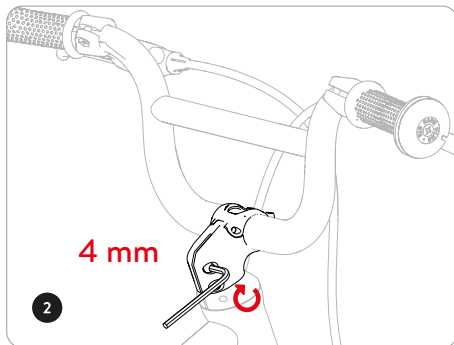

woomTM ORIGINAL 2 / 3

woom™ ORIGINAL 2/3

Tools

4 mm

15 mm

find more
information here

EU	+43 2243 23923	woom@woom.com
US	+855-966-6872	usa@woombikes.com

woom™