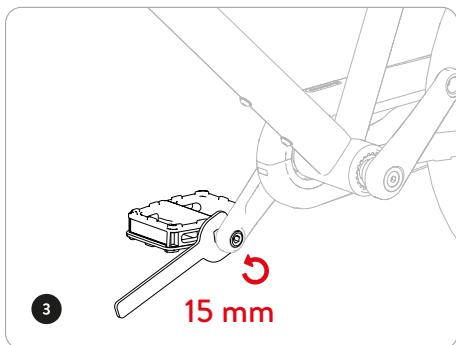

woomTM ORIGINAL 2 / 3

woom™ ORIGINAL 2/3

Tools

4 mm

15 mm

find more
information here

EU	+43 2243 23923	woom@woom.com
US	+855-966-6872	usa@woombikes.com

woom™