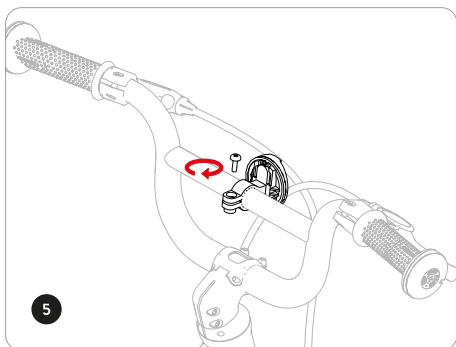

woomTM ORIGINAL 2 / 3

woom™ ORIGINAL 2/3

Tools

4 mm

15 mm

find more
information here

EU	+43 2243 23923	woom@woom.com
US	+855-966-6872	usa@woombikes.com

woom™