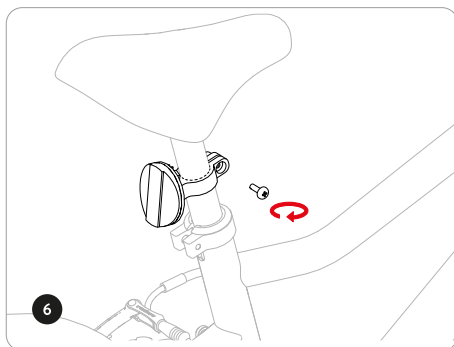

woomTM ORIGINAL 2 / 3

woom™ ORIGINAL 2/3

Tools

4 mm

15 mm

find more
information here

EU	+43 2243 23923	woom@woom.com
US	+855-966-6872	usa@woombikes.com

woom™