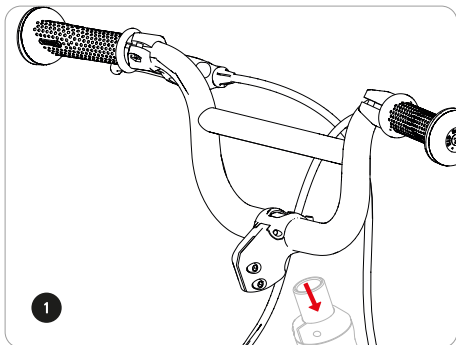

woomTM ORIGINAL 2 / 3

woom™ ORIGINAL 2/3

Tools

4 mm

15 mm

find more
information here

EU	+43 2243 23923	woom@woom.com
US	+855-966-6872	usa@woombikes.com

woom™