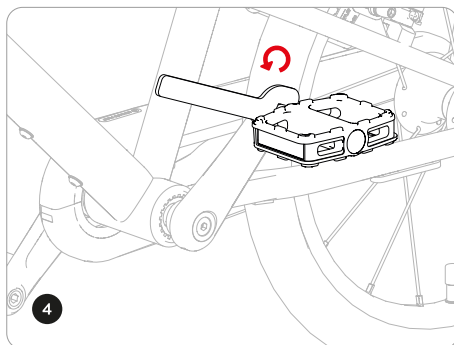

woomTM ORIGINAL 2 / 3

woom™ ORIGINAL 2/3

Tools

4 mm

15 mm

find more
information here

EU	+43 2243 23923	woom@woom.com
US	+855-966-6872	usa@woombikes.com

woom™